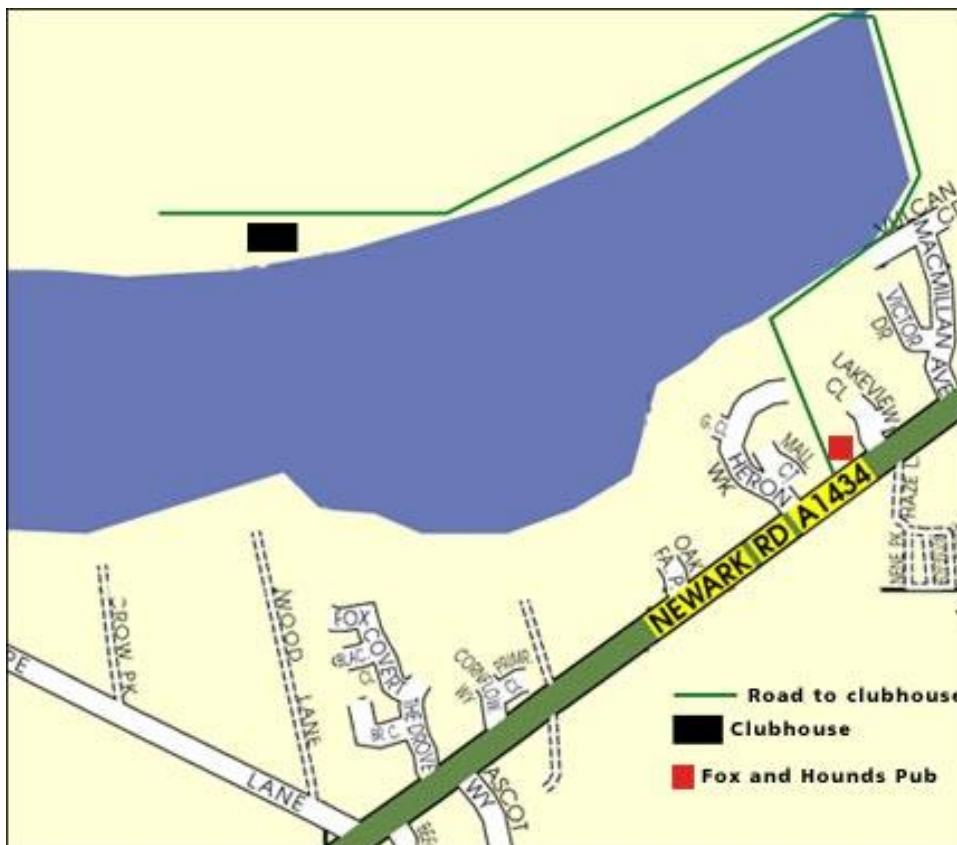

Directions

The Hykeham Sailing Club is situated approximately 1 mile off the A1434, half way between the southern end of the Lincoln bypass and the North Kesteven School site.

The road to the club is situated on the left hand side of the Fox & Hounds Pub. Look for the brown Tourist Information sign 'Sailing Club'.

Follow the road around the lake past the Scouts Club and on to the Club site situated on the opposite site of the lake from the main road.

*The Postcode for your SAT NAV is **LN6 9SP***

Facilities

For more information about the club facilities and newly opened clubhouse visit the web site www.hykehamsailing.co.uk